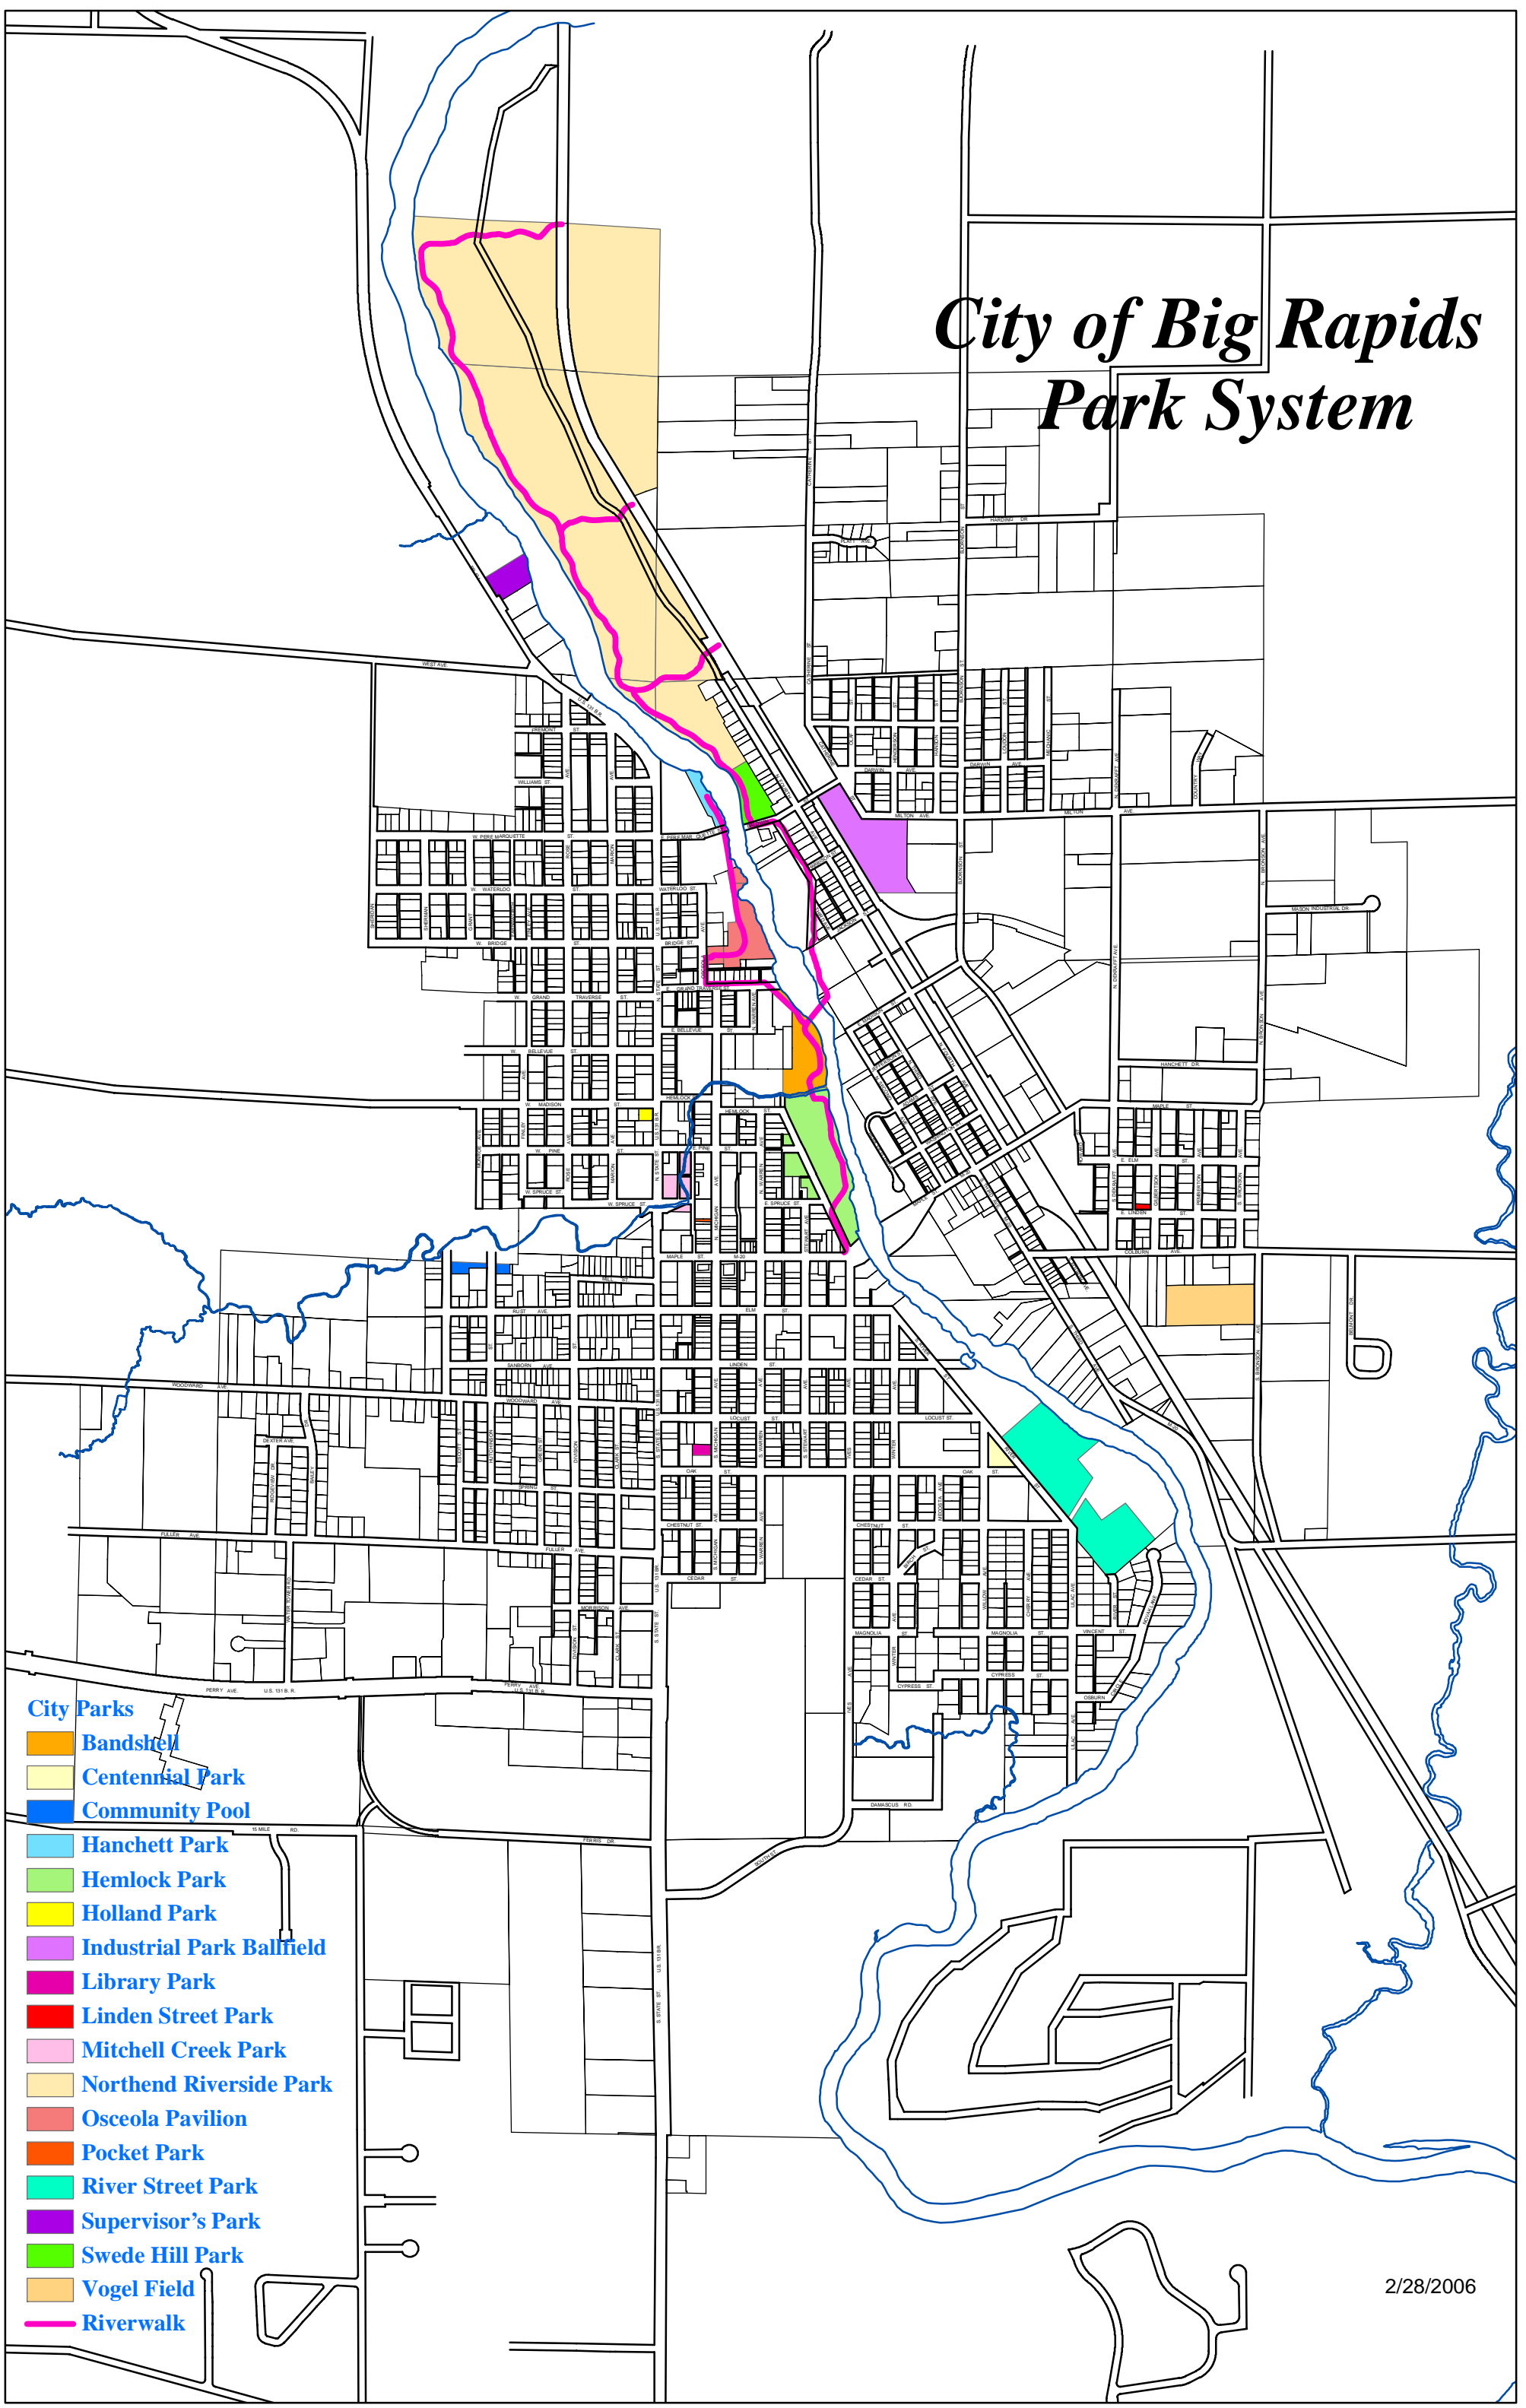

City of Big Rapids Park System

- City Parks**
- Bandshell
 - Centennial Park
 - Community Pool
 - Hanchett Park
 - Hemlock Park
 - Holland Park
 - Industrial Park Ballfield
 - Library Park
 - Linden Street Park
 - Mitchell Creek Park
 - Northend Riverside Park
 - Osceola Pavilion
 - Pocket Park
 - River Street Park
 - Supervisor's Park
 - Swede Hill Park
 - Vogel Field
 - Riverwalk